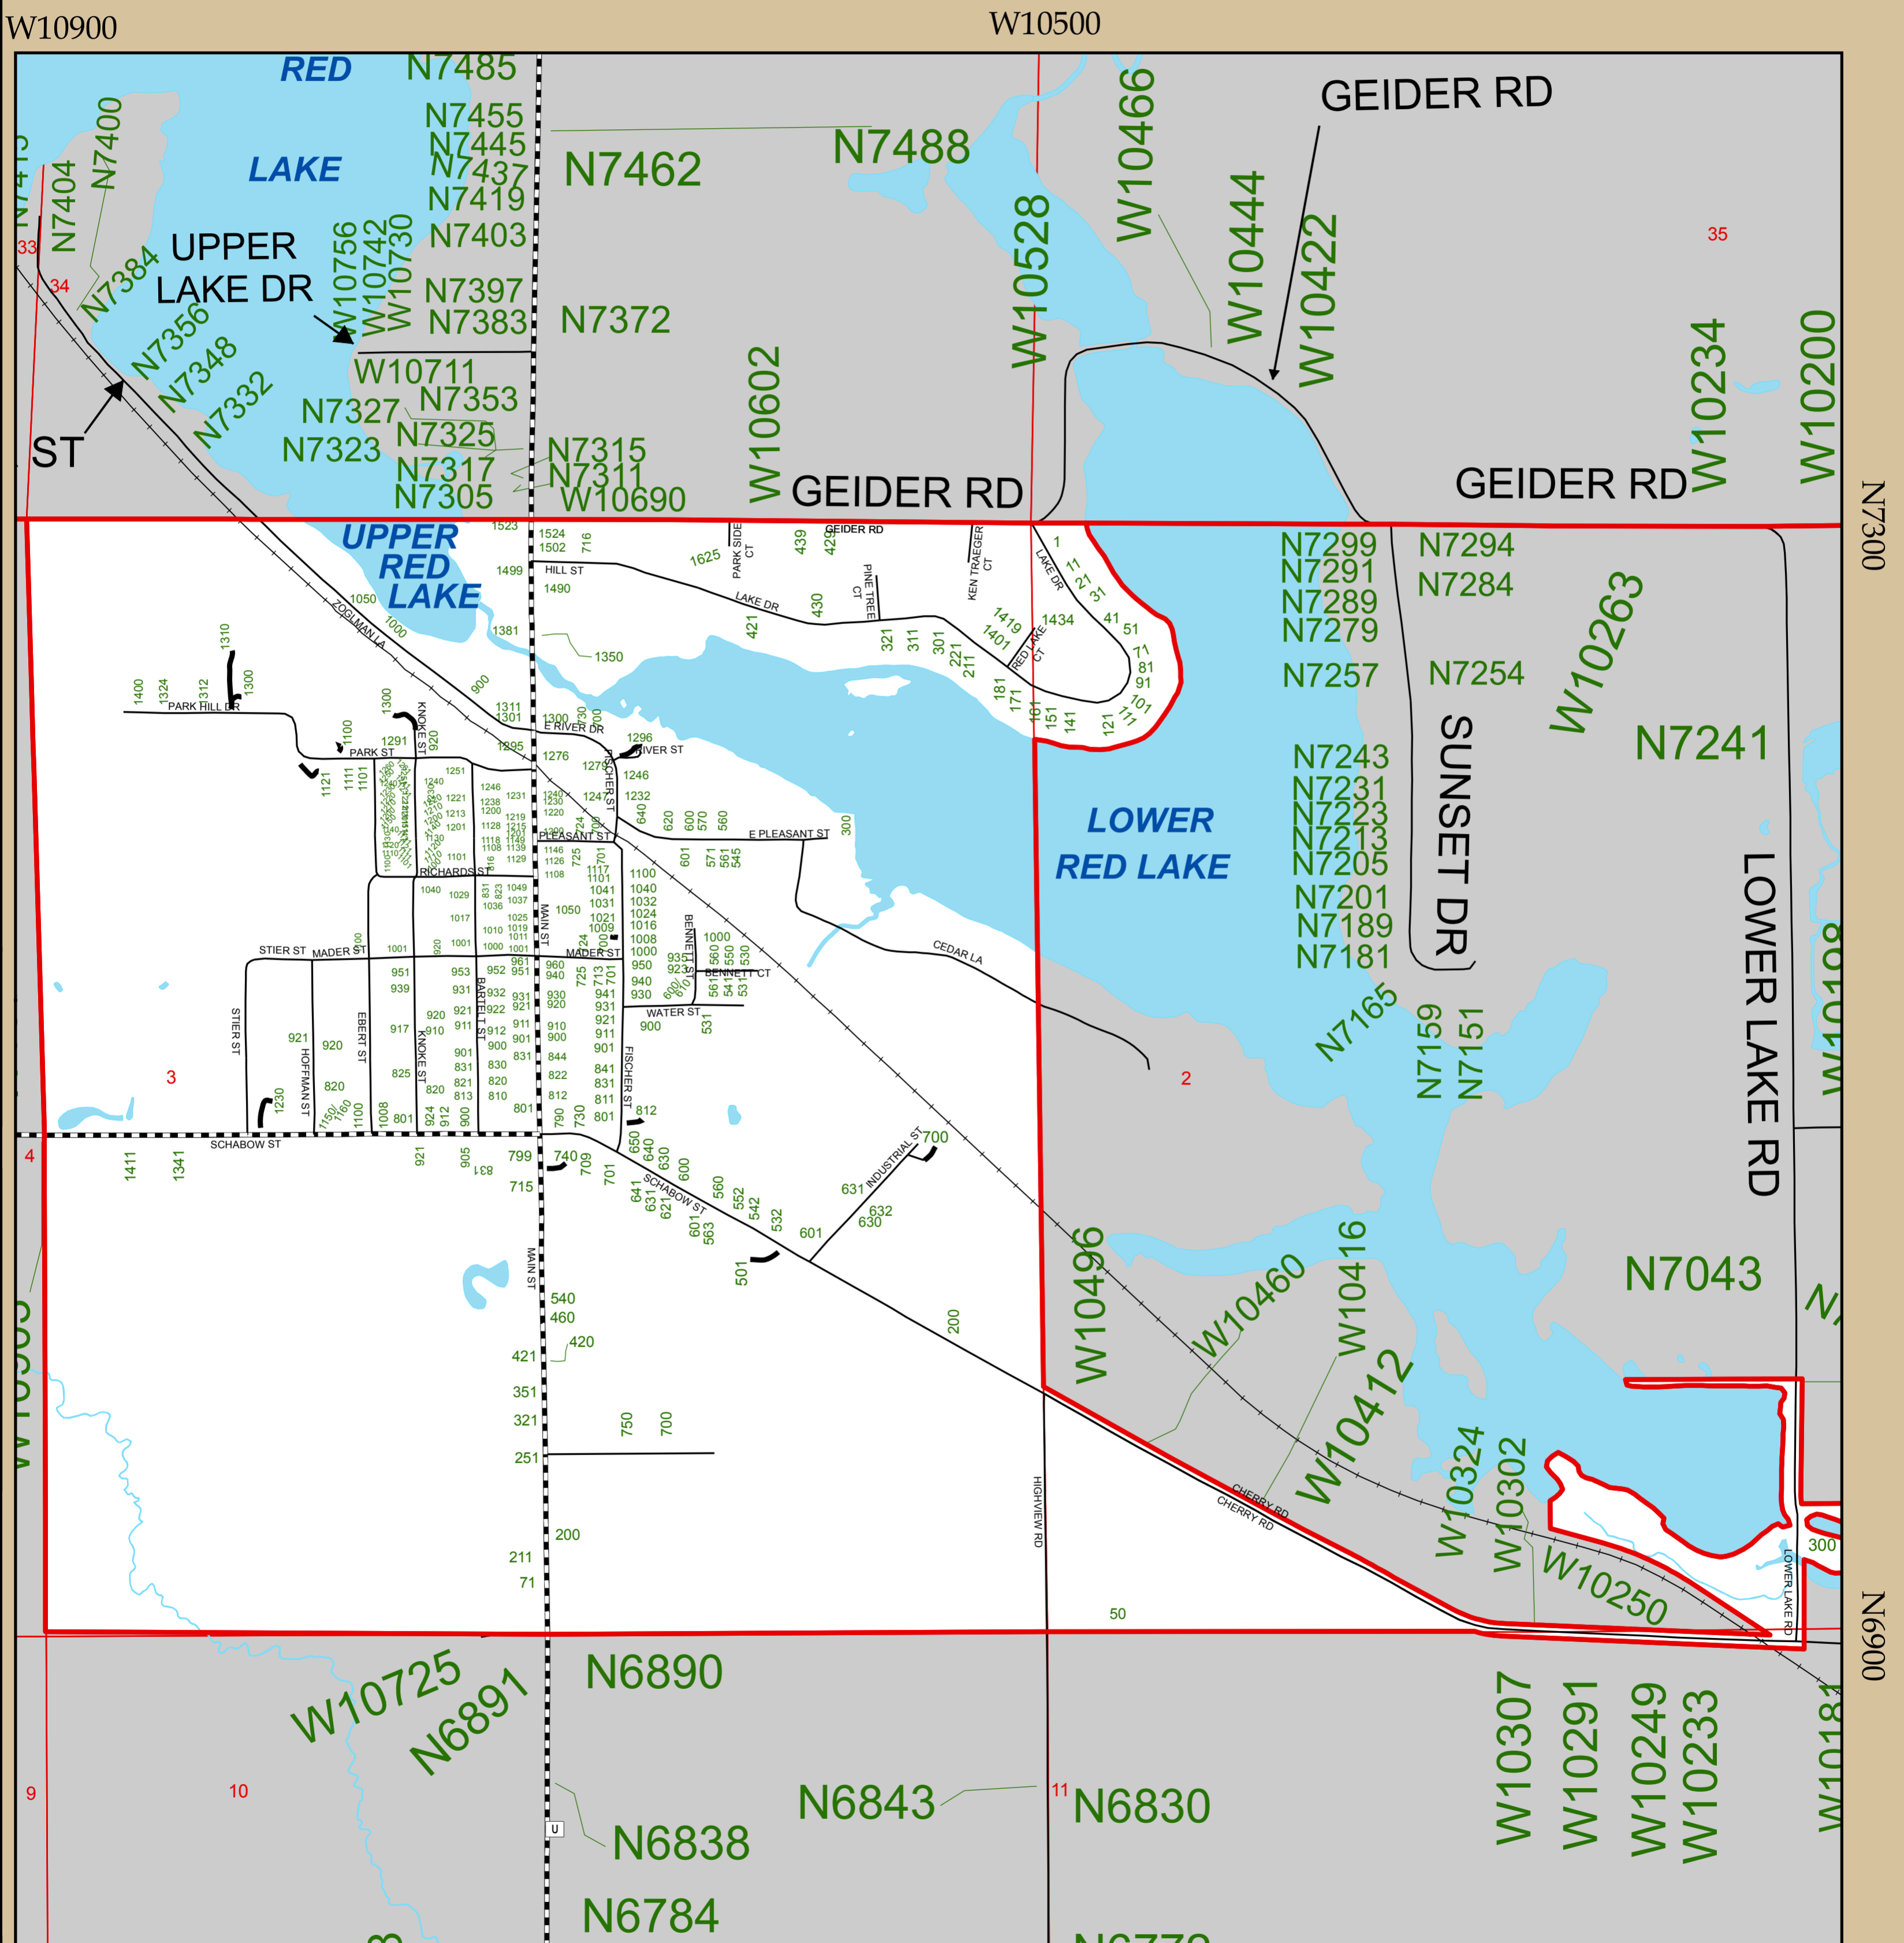

Village of Gresham

Legend

- Federal/State Highways
- County Highways
- Town/Municipal Roads
- Private Roads
- Railroads
- Waterbodies

Information depicted on this map was interpreted from digital orthophotography and various other land records. An attempt was made to accurately represent the information shown hereon, however, recent changes in the physical and cultural landscape many not be represented. This map is intended for planning and general use only. Please refer to the original source documents for detailed information. If you have any questions or discover any discrepancies on this map, please contact the Shawano County Technology Services Dept. 715-526-4614.

Cartography: Jenna Kerkhoff
Shawano County Technology Services
Date: 08 April 2014

Village of Gresham